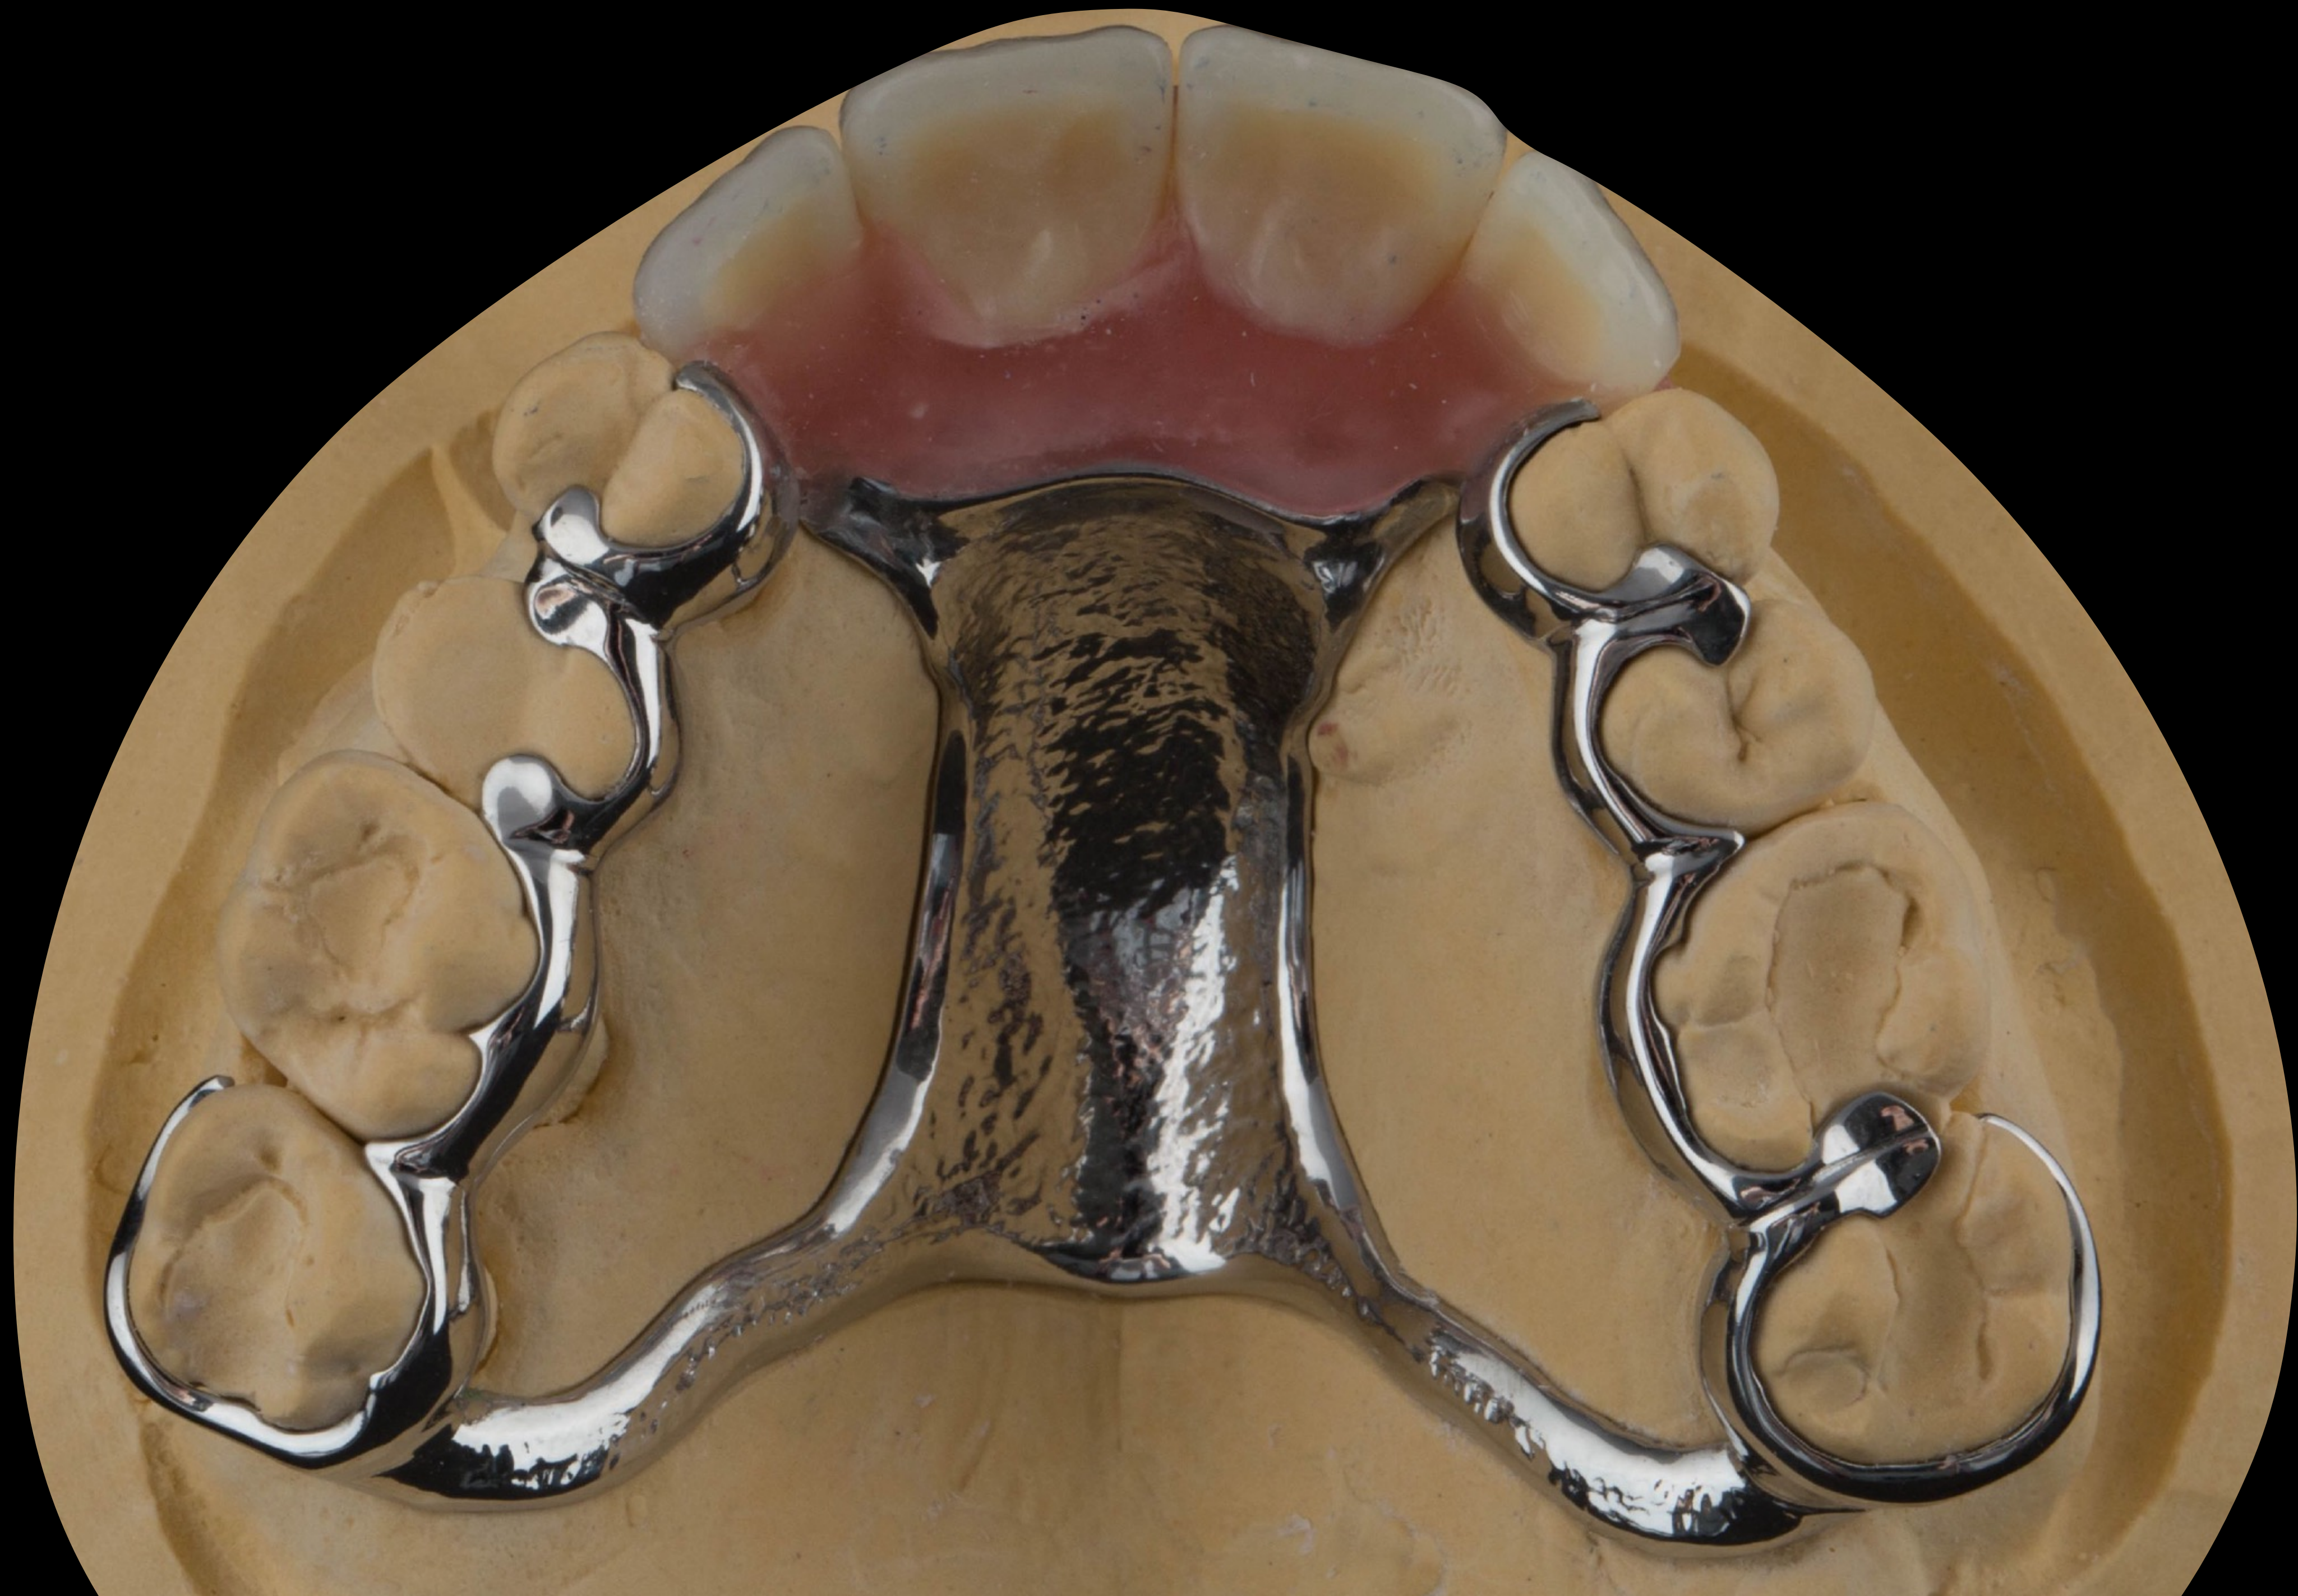

Teresa

Angie - the bruxist

Gothic arch tracing/Central bearing apparatus

A clinical photograph of the upper dental arch. The central incisors are prominent, and a large, rounded, pinkish-red gingival growth (fibroma) is visible on the upper central incisor. The surrounding gingiva appears slightly inflamed. The text "Fin's fxxx up" is overlaid in the center of the image.

“Fin’s fxxx up”

“Fin’s fxxx up”

A clinical photograph showing the upper dental arch. The teeth are yellowish and show signs of wear. There are several dental restorations, including a large metal crown on the left side and a gold crown on the right side. A prominent, red, swollen, and slightly raised area is visible on the gingiva (gum tissue) between the central incisors. A semi-transparent dark box is overlaid on the center of the image, containing white text.

Options
Implant supported bridge
or
Partial denture metal base

9.3 mm

enigmalive⁺

Inspired by nature
designed for living

A3

IR8

Mr D

On
arrival

A dental arch model, likely a maxillary (upper) arch, is shown. It features a metal framework with several circular holes, possibly for orthodontic or prosthetic purposes. The teeth are made of a light-colored material, possibly porcelain or acrylic. A purple rectangular box is overlaid on the center of the model, containing the text "Fin, you idiot!". In the lower right foreground, there is a dental handpiece and a small metal component, possibly a bur or a drill bit, lying on a white surface.