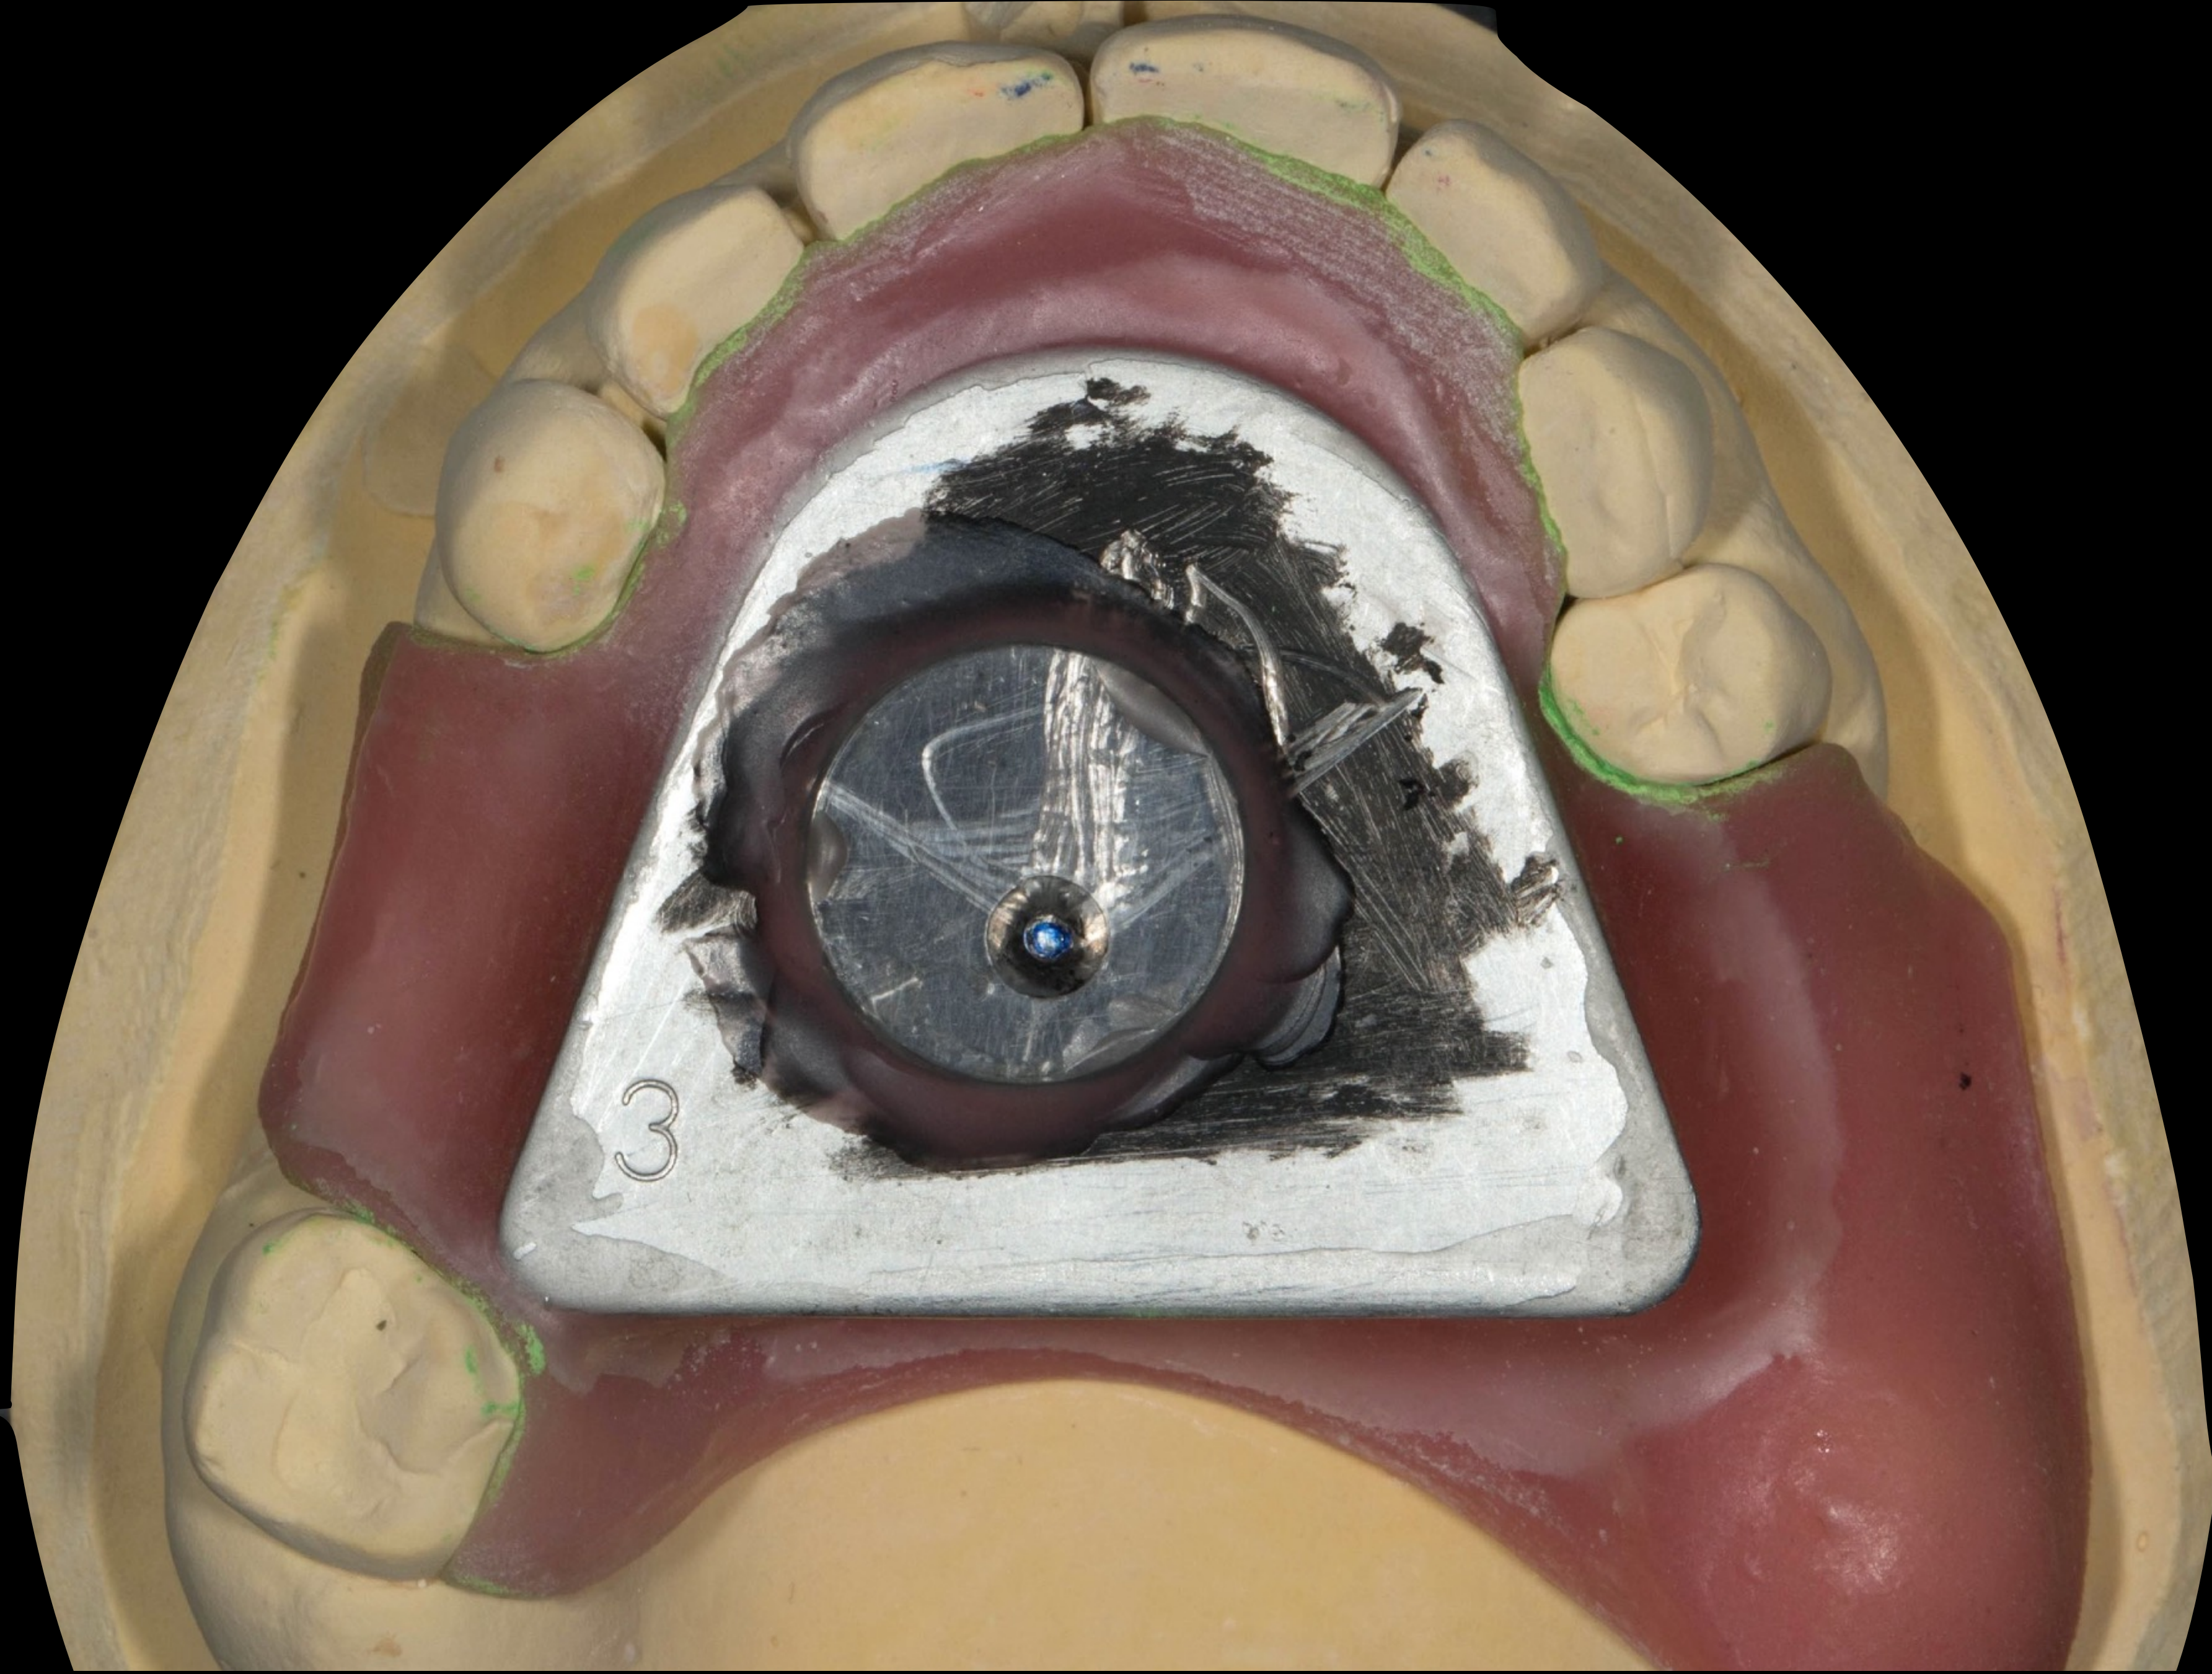

Teresa

Angie - the bruxist

Gothic arch tracing/Central bearing apparatus

A clinical photograph of the upper dental arch. The central incisors are prominent, and a large, rounded, pinkish-red gingival growth (fibroma) is visible on the upper central incisor. The surrounding gingiva appears slightly inflamed. The text "Fin's fxxx up" is overlaid in the center of the image.

“Fin’s fxxx up”

“Fin’s fxxx up”

A clinical photograph showing the upper dental arch. The teeth are yellowish and show signs of wear. There are several dental restorations, including a large metal crown on the left side and a gold crown on the right side. A prominent, red, swollen, and slightly raised area is visible on the gingiva (gum tissue) between the central incisors. A semi-transparent dark box is overlaid on the center of the image, containing white text.

Options
Implant supported bridge
or
Partial denture metal base

9.3 mm

enigmalive⁺

Inspired by nature
designed for living

A3

IR8

Mr D

On
arrival

A dental arch model, likely a maxillary (upper) arch, is shown. It features a metal framework with several circular holes, possibly for orthodontic or prosthetic purposes. The teeth are made of a light-colored material, possibly porcelain or acrylic. A purple rectangular box is overlaid on the center of the model, containing the text "Fin, you idiot!". In the lower right foreground, there is a dental handpiece and a small metal component, possibly a bur or a drill bit, lying on a white surface.