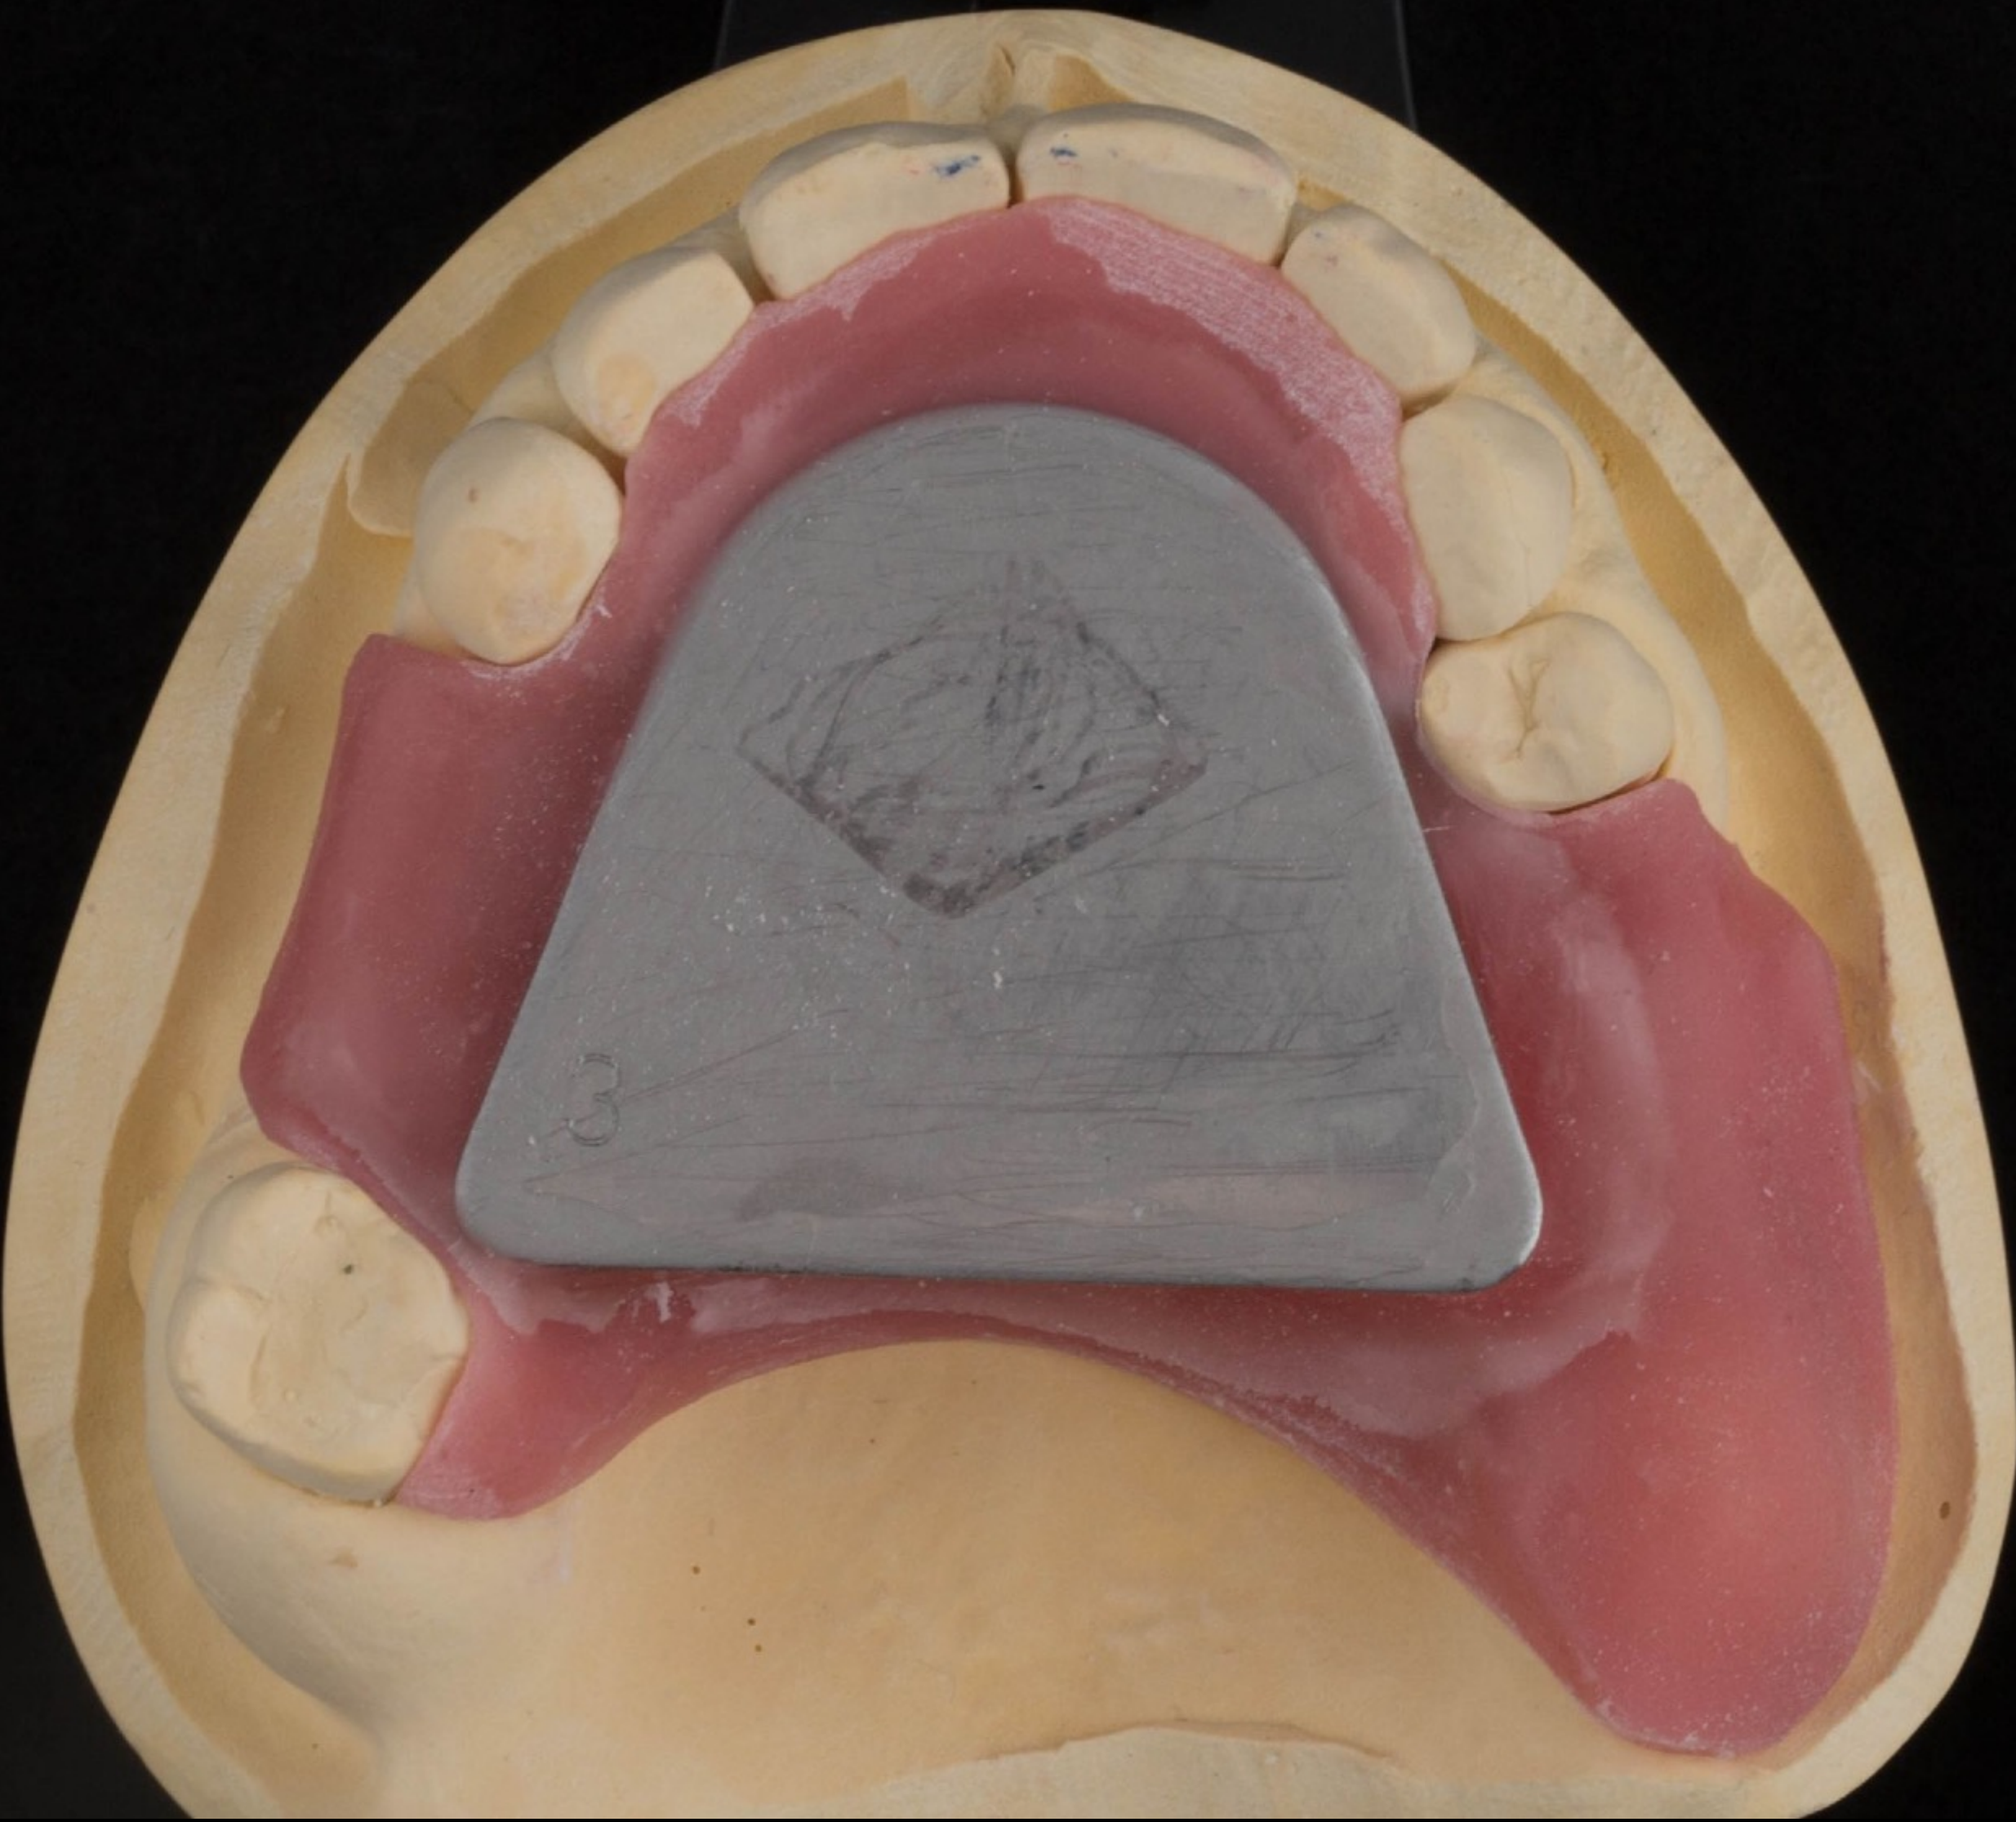

Teresa

Angie - the bruxist

Gothic arch tracing/Central bearing apparatus

A clinical photograph of the upper dental arch. The central incisors are prominent, and a large, rounded, pinkish-red gingival growth (fibroma) is visible on the upper central incisor. The surrounding gingiva appears slightly inflamed. The text "Fin's fxxx up" is overlaid in the center of the image.

“Fin’s fxxx up”

“Fin’s fxxx up”

A clinical photograph showing the upper dental arch. The teeth are yellowish and show signs of wear. There are several dental restorations, including a large metal crown on the left side and a gold crown on the right side. A prominent, red, swollen, and slightly raised area is visible on the gingiva (gum tissue) between the central incisors. A semi-transparent dark box is overlaid on the center of the image, containing white text.

Options
Implant supported bridge
or
Partial denture metal base

9.3 mm

enigmalive⁺

Inspired by nature
designed for living

A3

IR8

Mr D

On
arrival

A dental arch model, likely a maxillary (upper) arch, is shown. It features a metal framework with several circular holes, possibly for orthodontic or prosthetic purposes. The teeth are made of a light-colored material, possibly porcelain or acrylic. A purple rectangular box is overlaid on the center of the model, containing the text "Fin, you idiot!". In the lower right foreground, there is a dental handpiece and a small metal component, possibly a bur or a drill bit, lying on a white surface.