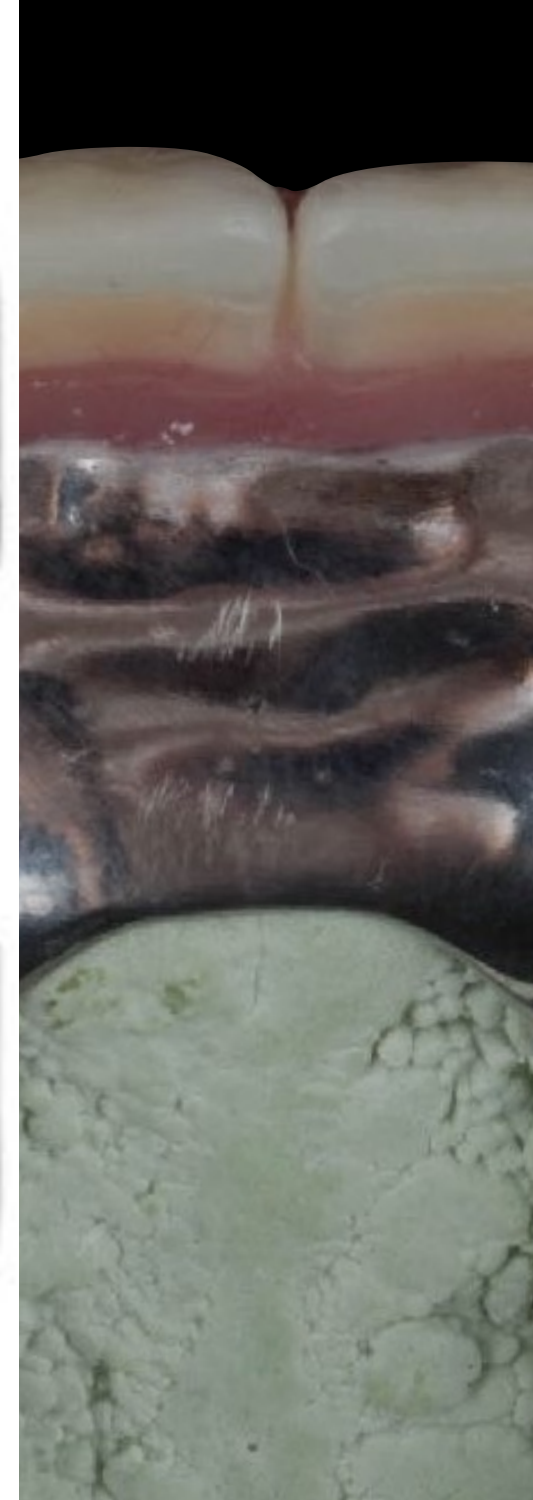

Teresa

Angie - the bruxist

Gothic arch tracing/Central bearing apparatus

A clinical photograph of the upper dental arch. The central incisors are prominent, and a large, rounded, pinkish-red gingival growth (fibroma) is visible on the upper central incisor. The surrounding gingiva appears slightly inflamed. The text "Fin's fxxx up" is overlaid in the center of the image.

“Fin’s fxxx up”

“Fin’s fxxx up”

A clinical photograph showing the upper dental arch. The teeth are yellowish and show signs of wear. There are several dental restorations, including a large metal crown on the left side and a gold crown on the right side. A prominent, red, swollen, and slightly raised area is visible on the gingiva (gum tissue) between the central incisors. A semi-transparent dark box is overlaid on the center of the image, containing white text.

Options
Implant supported bridge
or
Partial denture metal base

9.3 mm

enigmalive⁺

Inspired by nature
designed for living

A3

IR8

Mr D

On
arrival

A dental arch model, likely a maxillary (upper) arch, is shown. It features a metal framework with several circular holes, possibly for orthodontic or prosthetic purposes. The teeth are made of a light-colored material, possibly porcelain or acrylic. A purple rectangular box is overlaid on the center of the model, containing the text "Fin, you idiot!". In the lower right foreground, there is a dental handpiece and a small metal component, possibly a bur or a drill bit, lying on a white surface.