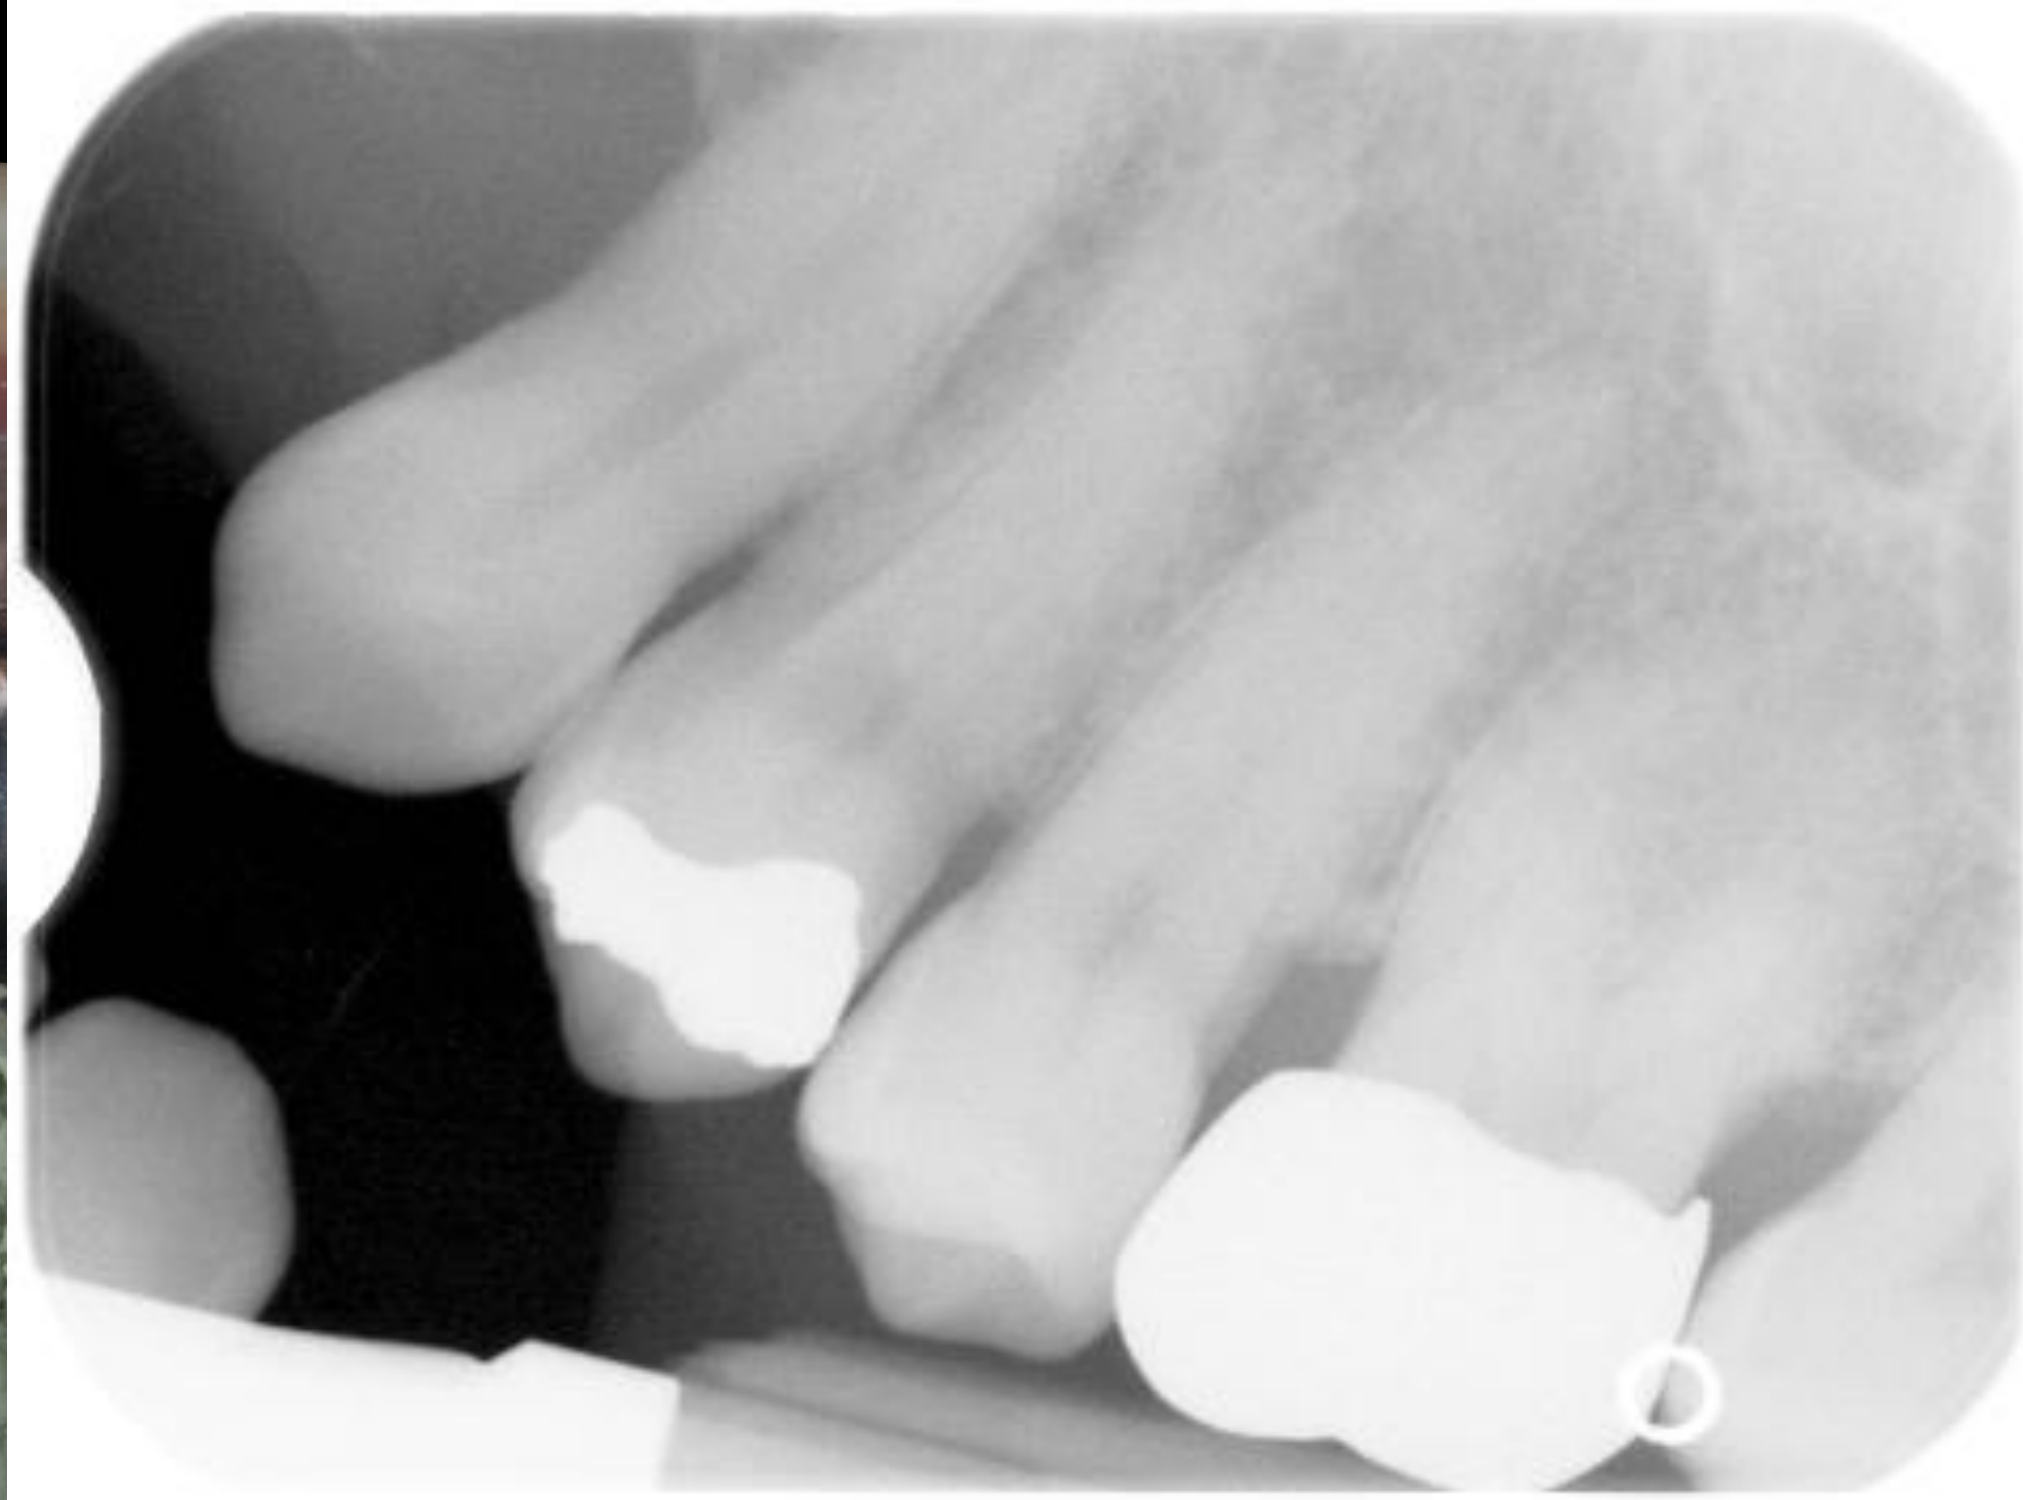

Teresa

Angie - the bruxist

Gothic arch tracing/Central bearing apparatus

A clinical photograph of the upper dental arch. The central incisors are prominent, and a large, rounded, pinkish-red gingival growth (fibroma) is visible on the upper central incisor. The surrounding gingiva appears slightly inflamed. The text "Fin's fxxx up" is overlaid in the center of the image.

“Fin’s fxxx up”

“Fin’s fxxx up”

A clinical photograph showing the upper dental arch. The teeth are yellowish and show signs of wear. There are several dental restorations, including a large metal crown on the left side and a gold crown on the right side. A prominent, red, swollen, and slightly raised area is visible on the gingiva (gum tissue) between the central incisors. A semi-transparent dark box is overlaid on the center of the image, containing white text.

Options
Implant supported bridge
or
Partial denture metal base

9.3 mm

enigmalive⁺

Inspired by nature
designed for living

A3

IR8

Mr D

On
arrival

A dental arch model, likely a maxillary (upper) arch, is shown. It features a metal framework with several circular holes, possibly for orthodontic or prosthetic purposes. The teeth are made of a light-colored material, possibly porcelain or acrylic. A purple rectangular box is overlaid on the center of the model, containing the text "Fin, you idiot!". In the lower right foreground, there is a dental handpiece and a small metal component, possibly a bur or a drill bit, lying on a white surface.