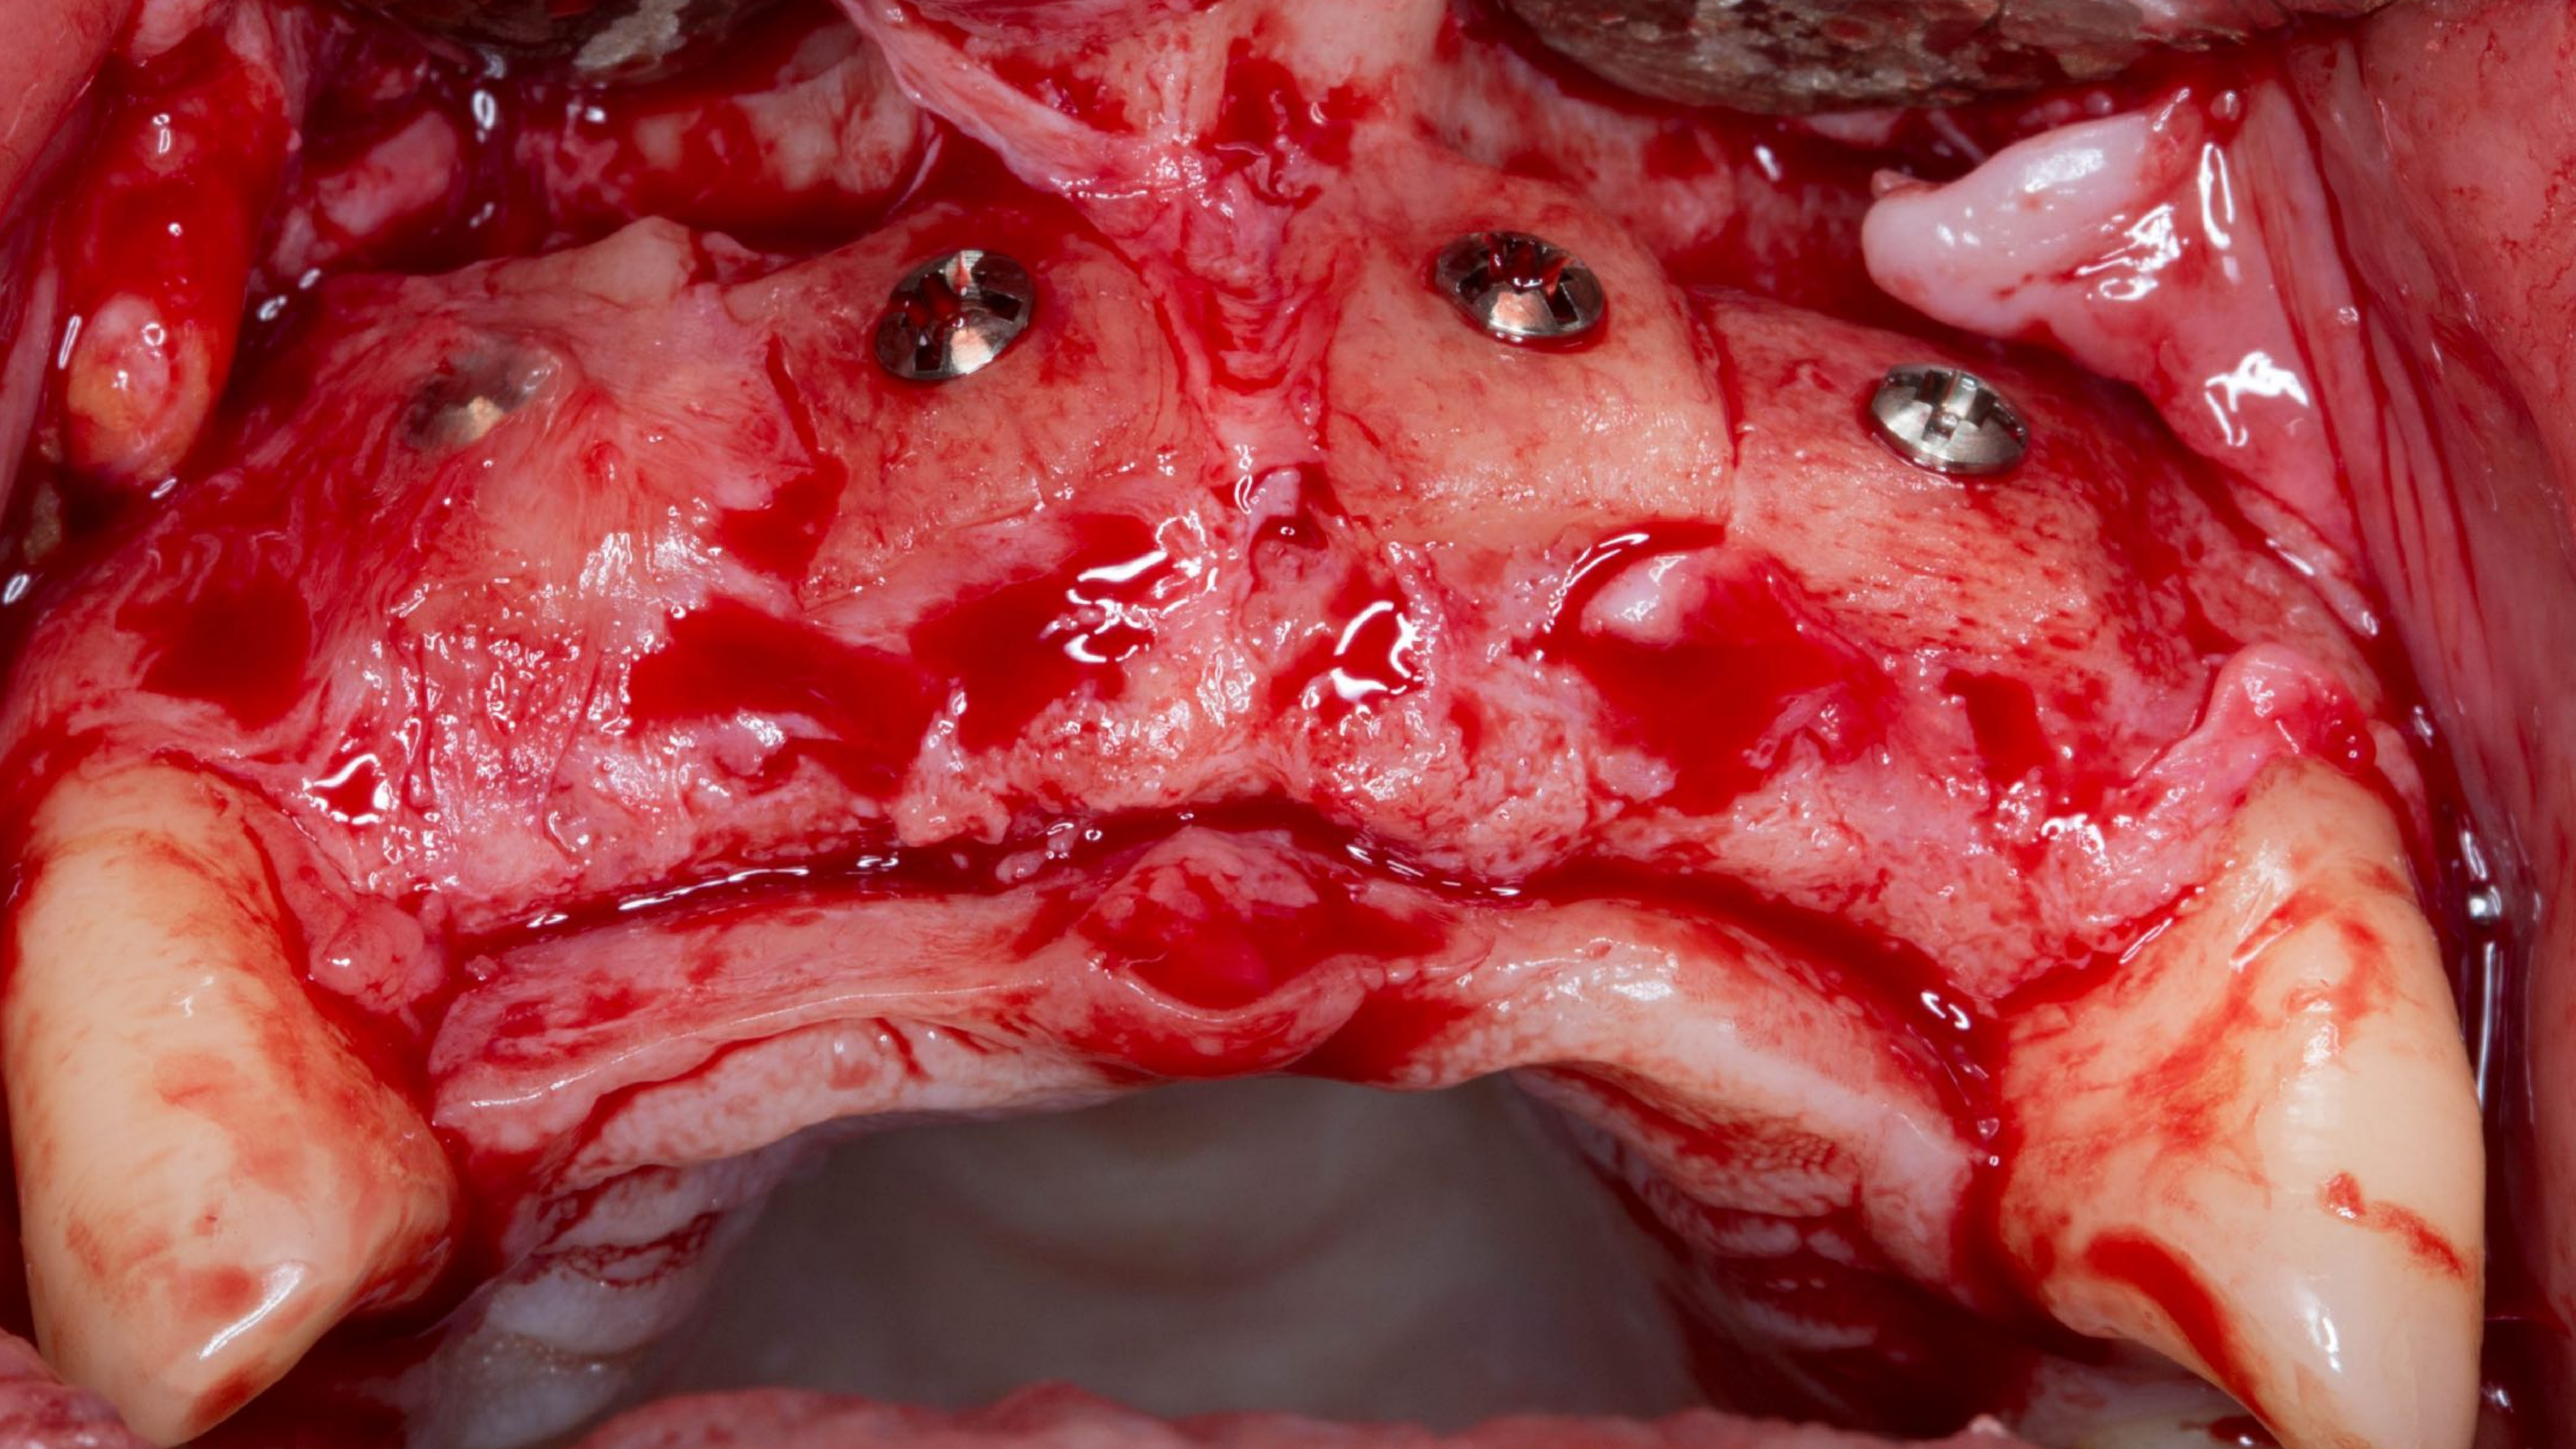

Teresa

Angie - the bruxist

Gothic arch tracing/Central bearing apparatus

A clinical photograph of the upper dental arch. The central incisors are prominent, and a large, rounded, pinkish-red gingival growth (fibroma) is visible on the upper central incisor. The surrounding gingiva appears slightly inflamed. The text "Fin's fxxx up" is overlaid in the center of the image.

“Fin’s fxxx up”

“Fin’s fxxx up”

A clinical photograph showing the upper dental arch. The teeth are yellowish and show signs of wear. There are several dental restorations, including a large metal crown on the left side and a gold crown on the right side. A prominent, red, swollen, and slightly raised area is visible on the gingiva (gum tissue) between the central incisors. A semi-transparent dark box is overlaid on the center of the image, containing white text.

Options
Implant supported bridge
or
Partial denture metal base

9.3 mm

enigmalive⁺

Inspired by nature
designed for living

A3

IR8

Mr D

On
arrival

A dental arch model, likely a maxillary (upper) arch, is shown. It features a metal framework with several circular holes, possibly for orthodontic or prosthetic purposes. The teeth are made of a light-colored material, possibly porcelain or acrylic. A purple rectangular box is overlaid on the center of the model, containing the text "Fin, you idiot!". In the lower right foreground, there is a dental handpiece and a small metal component, possibly a bur or a drill bit, lying on a white surface.