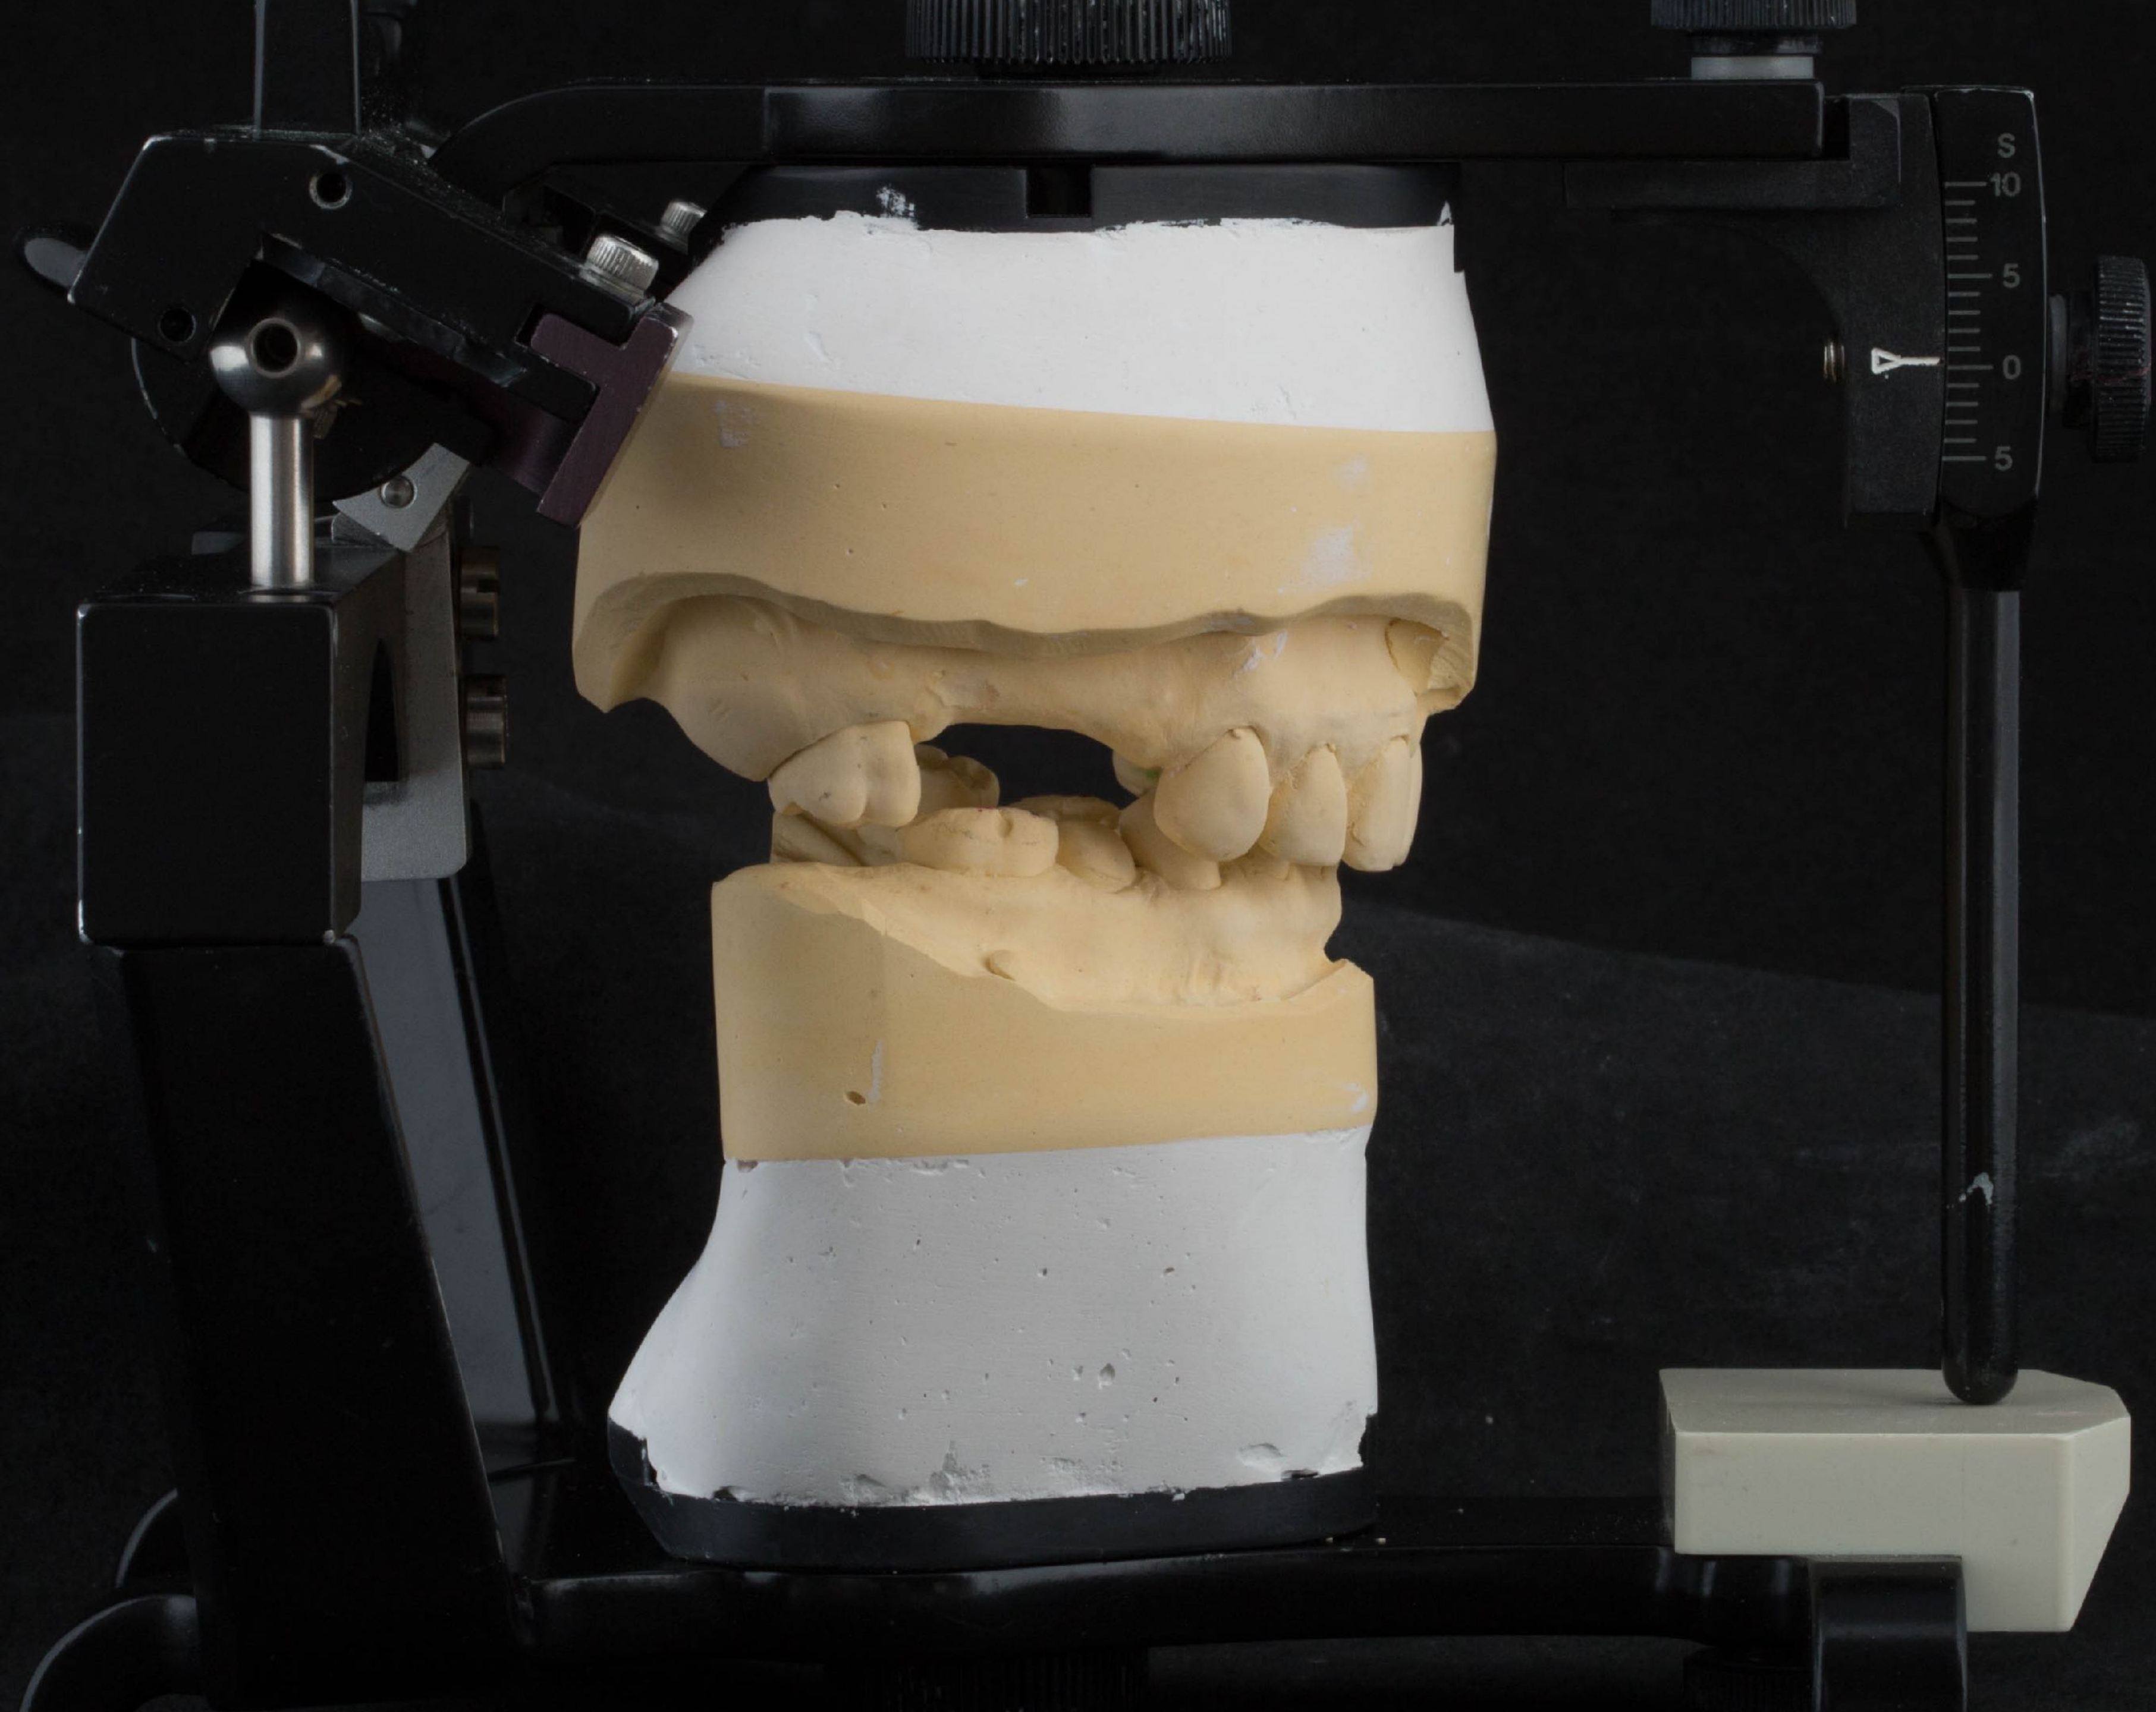

Teresa

Angie - the bruxist

Gothic arch tracing/Central bearing apparatus

A clinical photograph of the upper dental arch. The central incisors are prominent, and a large, rounded, pinkish-red gingival growth (fibroma) is visible on the upper central incisor. The surrounding gingiva appears slightly inflamed. The text "Fin's fxxx up" is overlaid in the center of the image.

“Fin’s fxxx up”

“Fin’s fxxx up”

A clinical photograph showing the upper dental arch. The teeth are yellowish and show signs of wear. There are several dental restorations, including a large metal crown on the left side and a gold crown on the right side. A prominent, red, swollen, and slightly raised area is visible on the gingiva (gum tissue) between the central incisors. A semi-transparent dark box is overlaid on the center of the image, containing white text.

Options
Implant supported bridge
or
Partial denture metal base

9.3 mm

enigmalive⁺

Inspired by nature
designed for living

A3

IR8

Mr D

On
arrival

A dental arch model, likely a maxillary (upper) arch, is shown. It features a metal framework with several circular holes, possibly for orthodontic or prosthetic purposes. The teeth are made of a light-colored material, possibly porcelain or acrylic. A purple rectangular box is overlaid on the center of the model, containing the text "Fin, you idiot!". In the lower right foreground, there is a dental handpiece and a small metal component, possibly a bur or a drill bit, lying on a white surface.