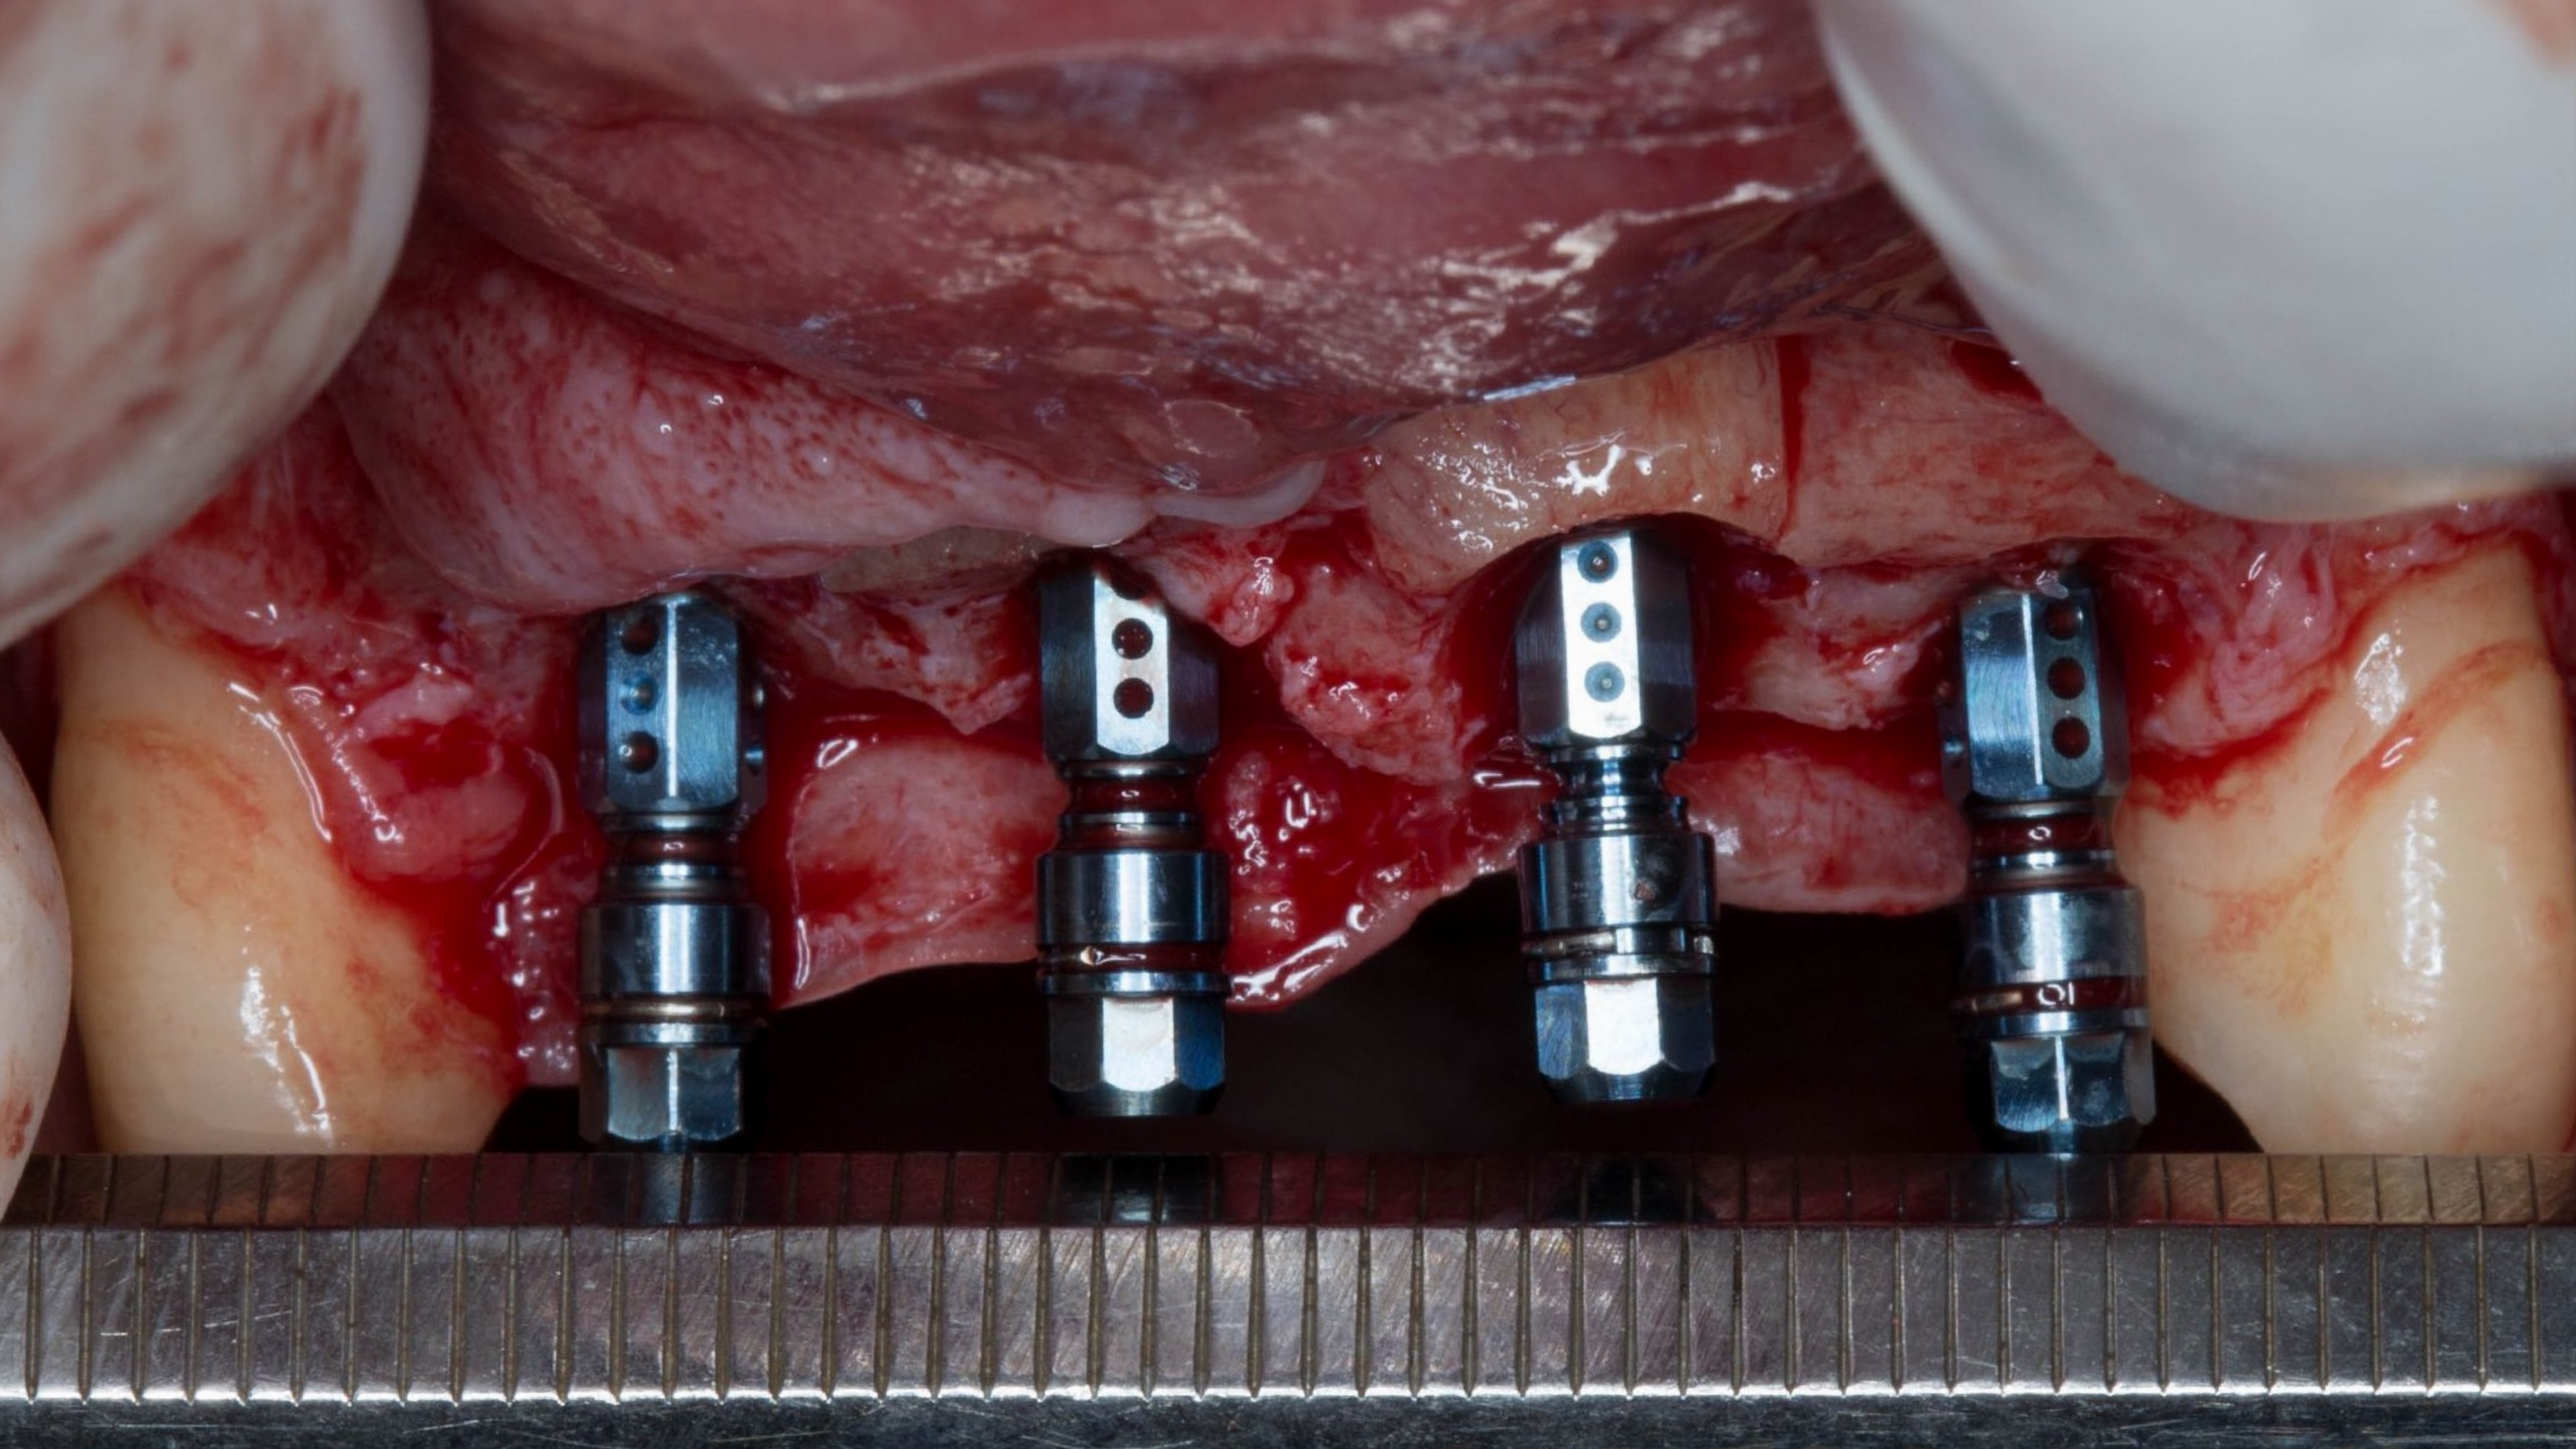

Teresa

Angie - the bruxist

Gothic arch tracing/Central bearing apparatus

A clinical photograph of the upper dental arch. The central incisors are prominent, and a large, rounded, pinkish-red gingival growth (fibroma) is visible on the upper central incisor. The surrounding gingiva appears slightly inflamed. The text "Fin's fxxx up" is overlaid in the center of the image.

“Fin’s fxxx up”

“Fin’s fxxx up”

A clinical photograph showing the upper dental arch. The teeth are yellowish and show signs of wear. There are several dental restorations, including a large metal crown on the left side and a gold crown on the right side. A prominent, red, swollen, and slightly raised area is visible on the gingiva (gum tissue) between the central incisors. A semi-transparent dark box is overlaid on the center of the image, containing white text.

Options
Implant supported bridge
or
Partial denture metal base

9.3 mm

enigmalive⁺

Inspired by nature
designed for living

A3

IR8

Mr D

On
arrival

A dental arch model, likely a maxillary (upper) arch, is shown. It features a metal framework with several circular holes, possibly for orthodontic or prosthetic purposes. The teeth are made of a light-colored material, possibly porcelain or acrylic. A purple rectangular box is overlaid on the center of the model, containing the text "Fin, you idiot!". In the lower right foreground, there is a dental handpiece and a small metal component, possibly a bur or a drill bit, lying on a white surface.