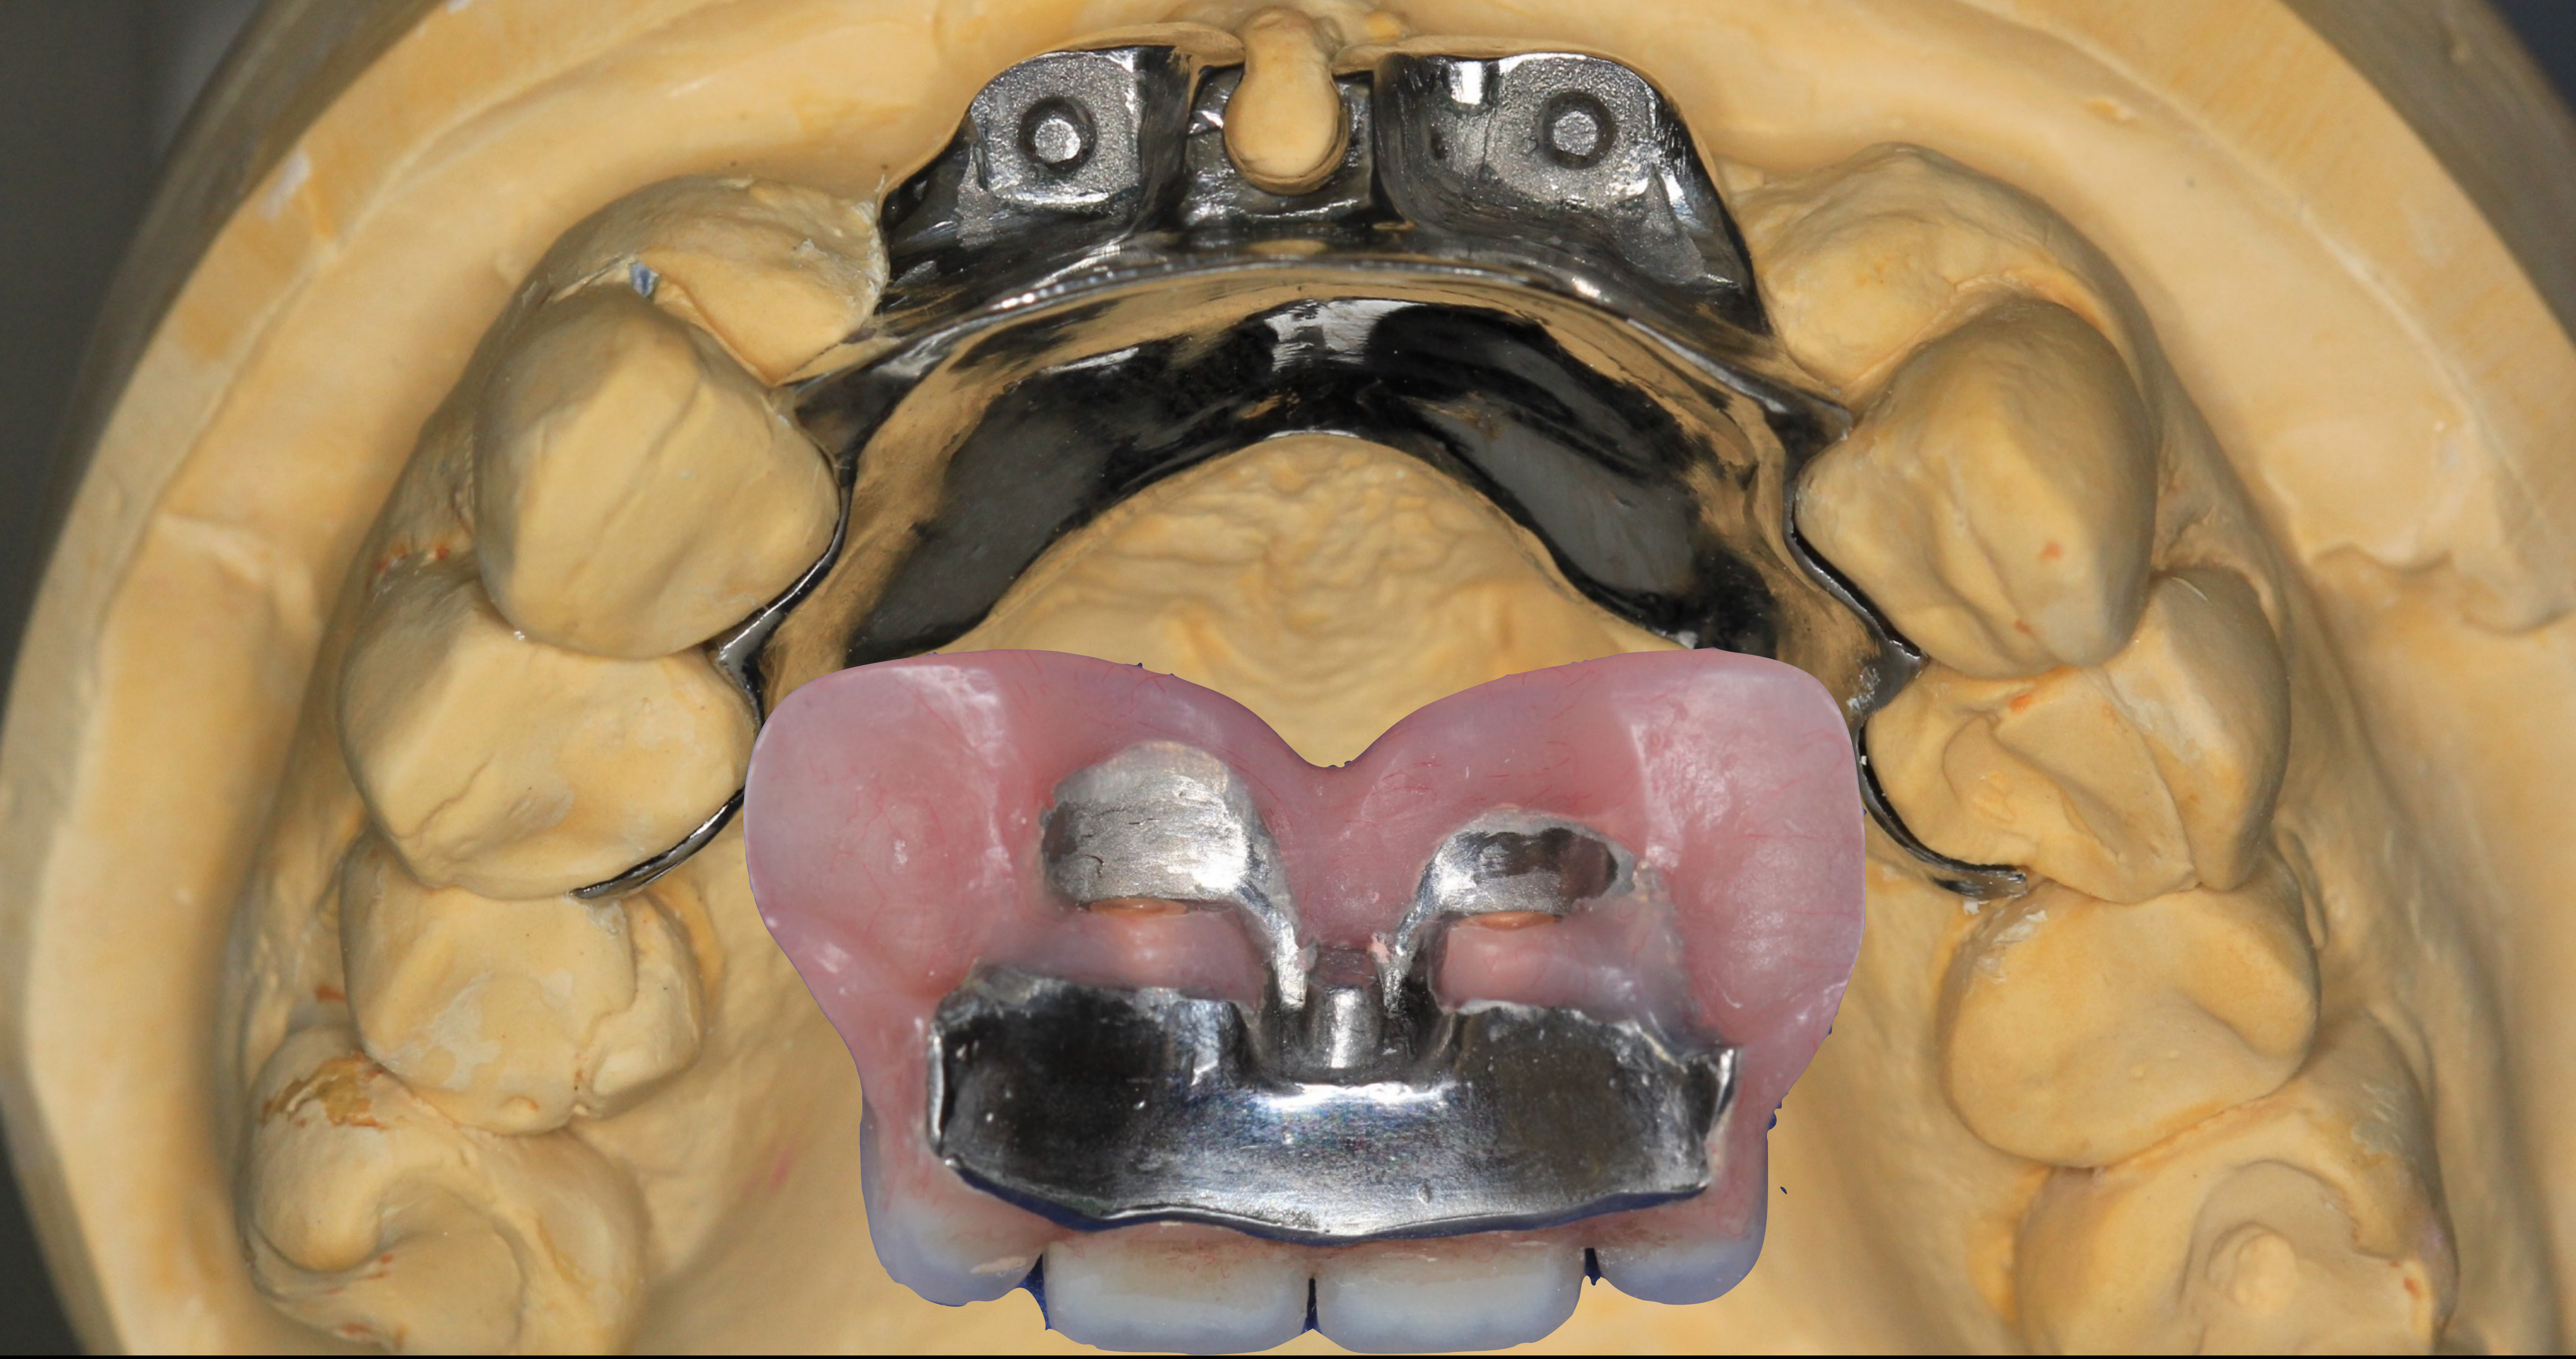

Teresa

Angie - the bruxist

Gothic arch tracing/Central bearing apparatus

A clinical photograph of the upper dental arch. The central incisors are prominent, and a large, rounded, pinkish-red gingival growth (fibroma) is visible on the upper central incisor. The surrounding gingiva appears slightly inflamed. The text "Fin's fxxx up" is overlaid in the center of the image.

“Fin’s fxxx up”

“Fin’s fxxx up”

A clinical photograph showing the upper dental arch. The teeth are yellowish and show signs of wear. There are several dental restorations, including a large metal crown on the left side and a gold crown on the right side. A prominent, red, swollen, and slightly raised area is visible on the gingiva (gum tissue) between the central incisors. A semi-transparent dark box is overlaid on the center of the image, containing white text.

Options
Implant supported bridge
or
Partial denture metal base

9.3 mm

enigmalive⁺

Inspired by nature
designed for living

A3

IR8

Mr D

On
arrival

A dental arch model, likely a maxillary (upper) arch, is shown. It features a metal framework with several circular holes, possibly for orthodontic or prosthetic purposes. The teeth are made of a light-colored material, possibly porcelain or acrylic. A purple rectangular box is overlaid on the center of the model, containing the text "Fin, you idiot!". In the lower right foreground, there is a dental handpiece and a small metal component, possibly a bur or a drill bit, lying on a white surface.